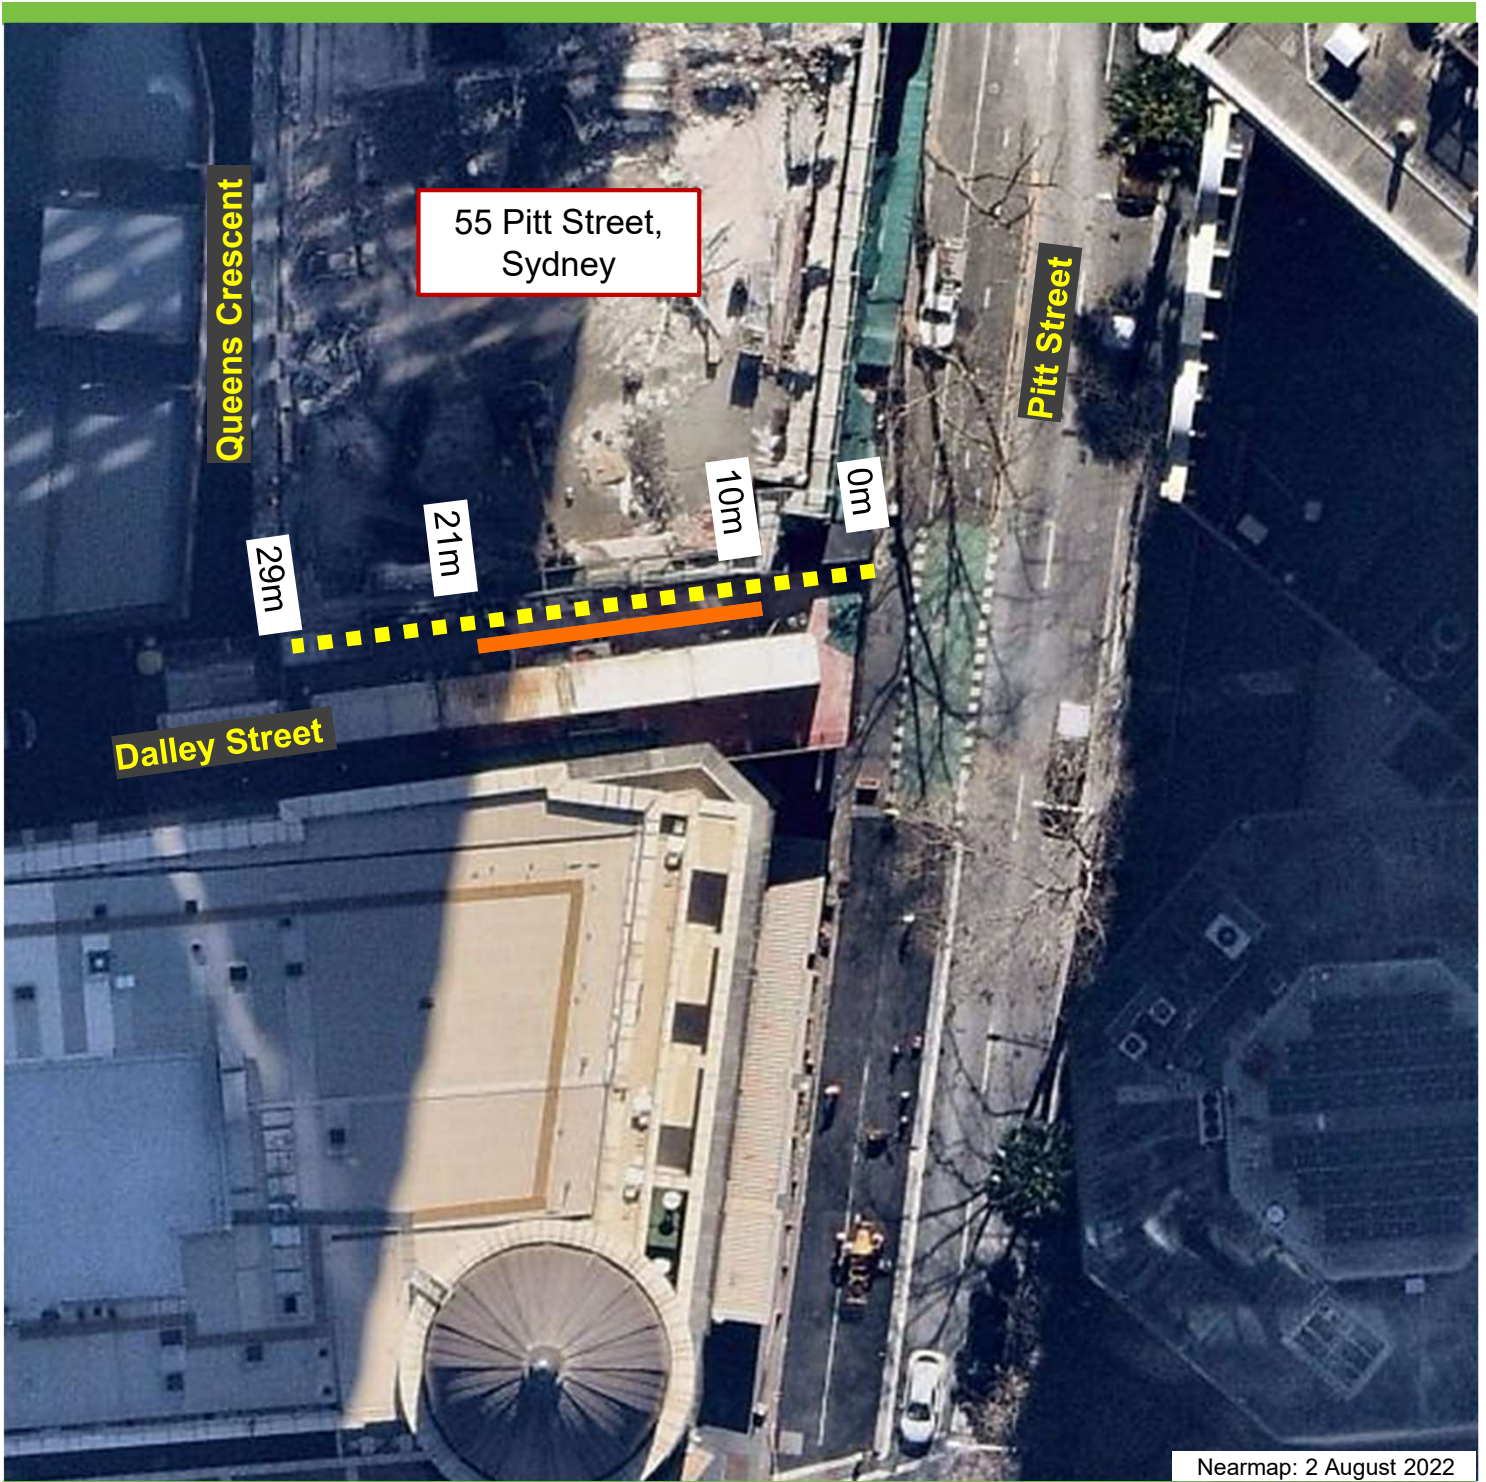

Dalley Street, Sydney Proposed Works Zone

Existing

 No Stopping

Proposed

 Works Zone
7am-7pm Mon-Fri
7am-5pm Sat

No Stopping All Other Times